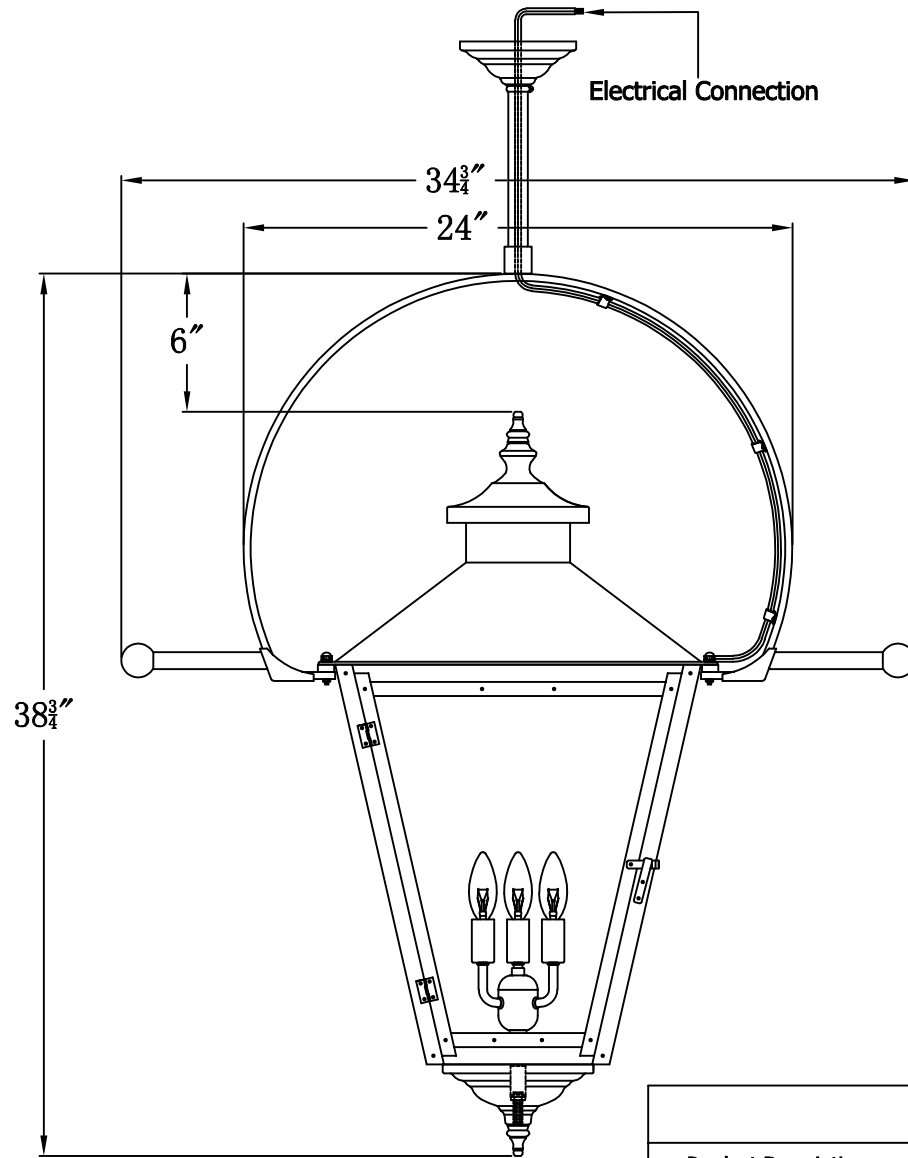

CONCEPTION STREET 41 Electric With Classic Yoke
And Ladder Rests(CS-41E CY5/LR)

The CopperSmith

Product Description	Drawing Description	9152 Hard Drive Foley Alabama 36536
Sockets:2-E12 Candelabra	REV:A/0	
Watts:2-60W	Date:07/27/2021	SKU Number:CS-41E
	Drawing by:Jason Huang	Product Name:Conception Street 41 Electric

CONCEPTION STREET 42 Electric With Classic Yoke
And Ladder Rests(CS-42E CY11/LR)

The CopperSmith

Product Description	Drawing Description	9152 Hard Drive Foley Alabama 36536
Sockets:2-E12 Candelabra	REV:A/0	
Watts:2-60W	Date:08/06/2021	SKU Number:CS-42E
	Drawing by:Jason Huang	Product Name:Conception Street 42 Electric

**CONCEPTION STREET 43 Electric With Classic Yoke
And Ladder Rests(CS-43E CY13/LR)**

The CopperSmith

Product Description	Drawing Description	9152 Hard Drive Foley Alabama 36536
Sockets:3-E12 Candelabra	REV:A/0	
Watts:3-60W	Date:08/10/2021	SKU Number:CS-43E
	Drawing by:Jason Huang	Product Name:Conception Street 43 Electric

CONCEPTION STREET 44 Electric With Classic Yoke
And Ladder Rests(CS-44E CY16/LR)

The CopperSmith

Product Description	Drawing Description	<u>9152 Hard Drive</u> Foley Alabama 36536
Sockets:3-E12 Candelabra	REV:A/0	
Watts:3-60W	Date:08/13/2021	SKU Number:CS-44E
	Drawing by:Jason Huang	Product Name:Conception Street 44 Electric