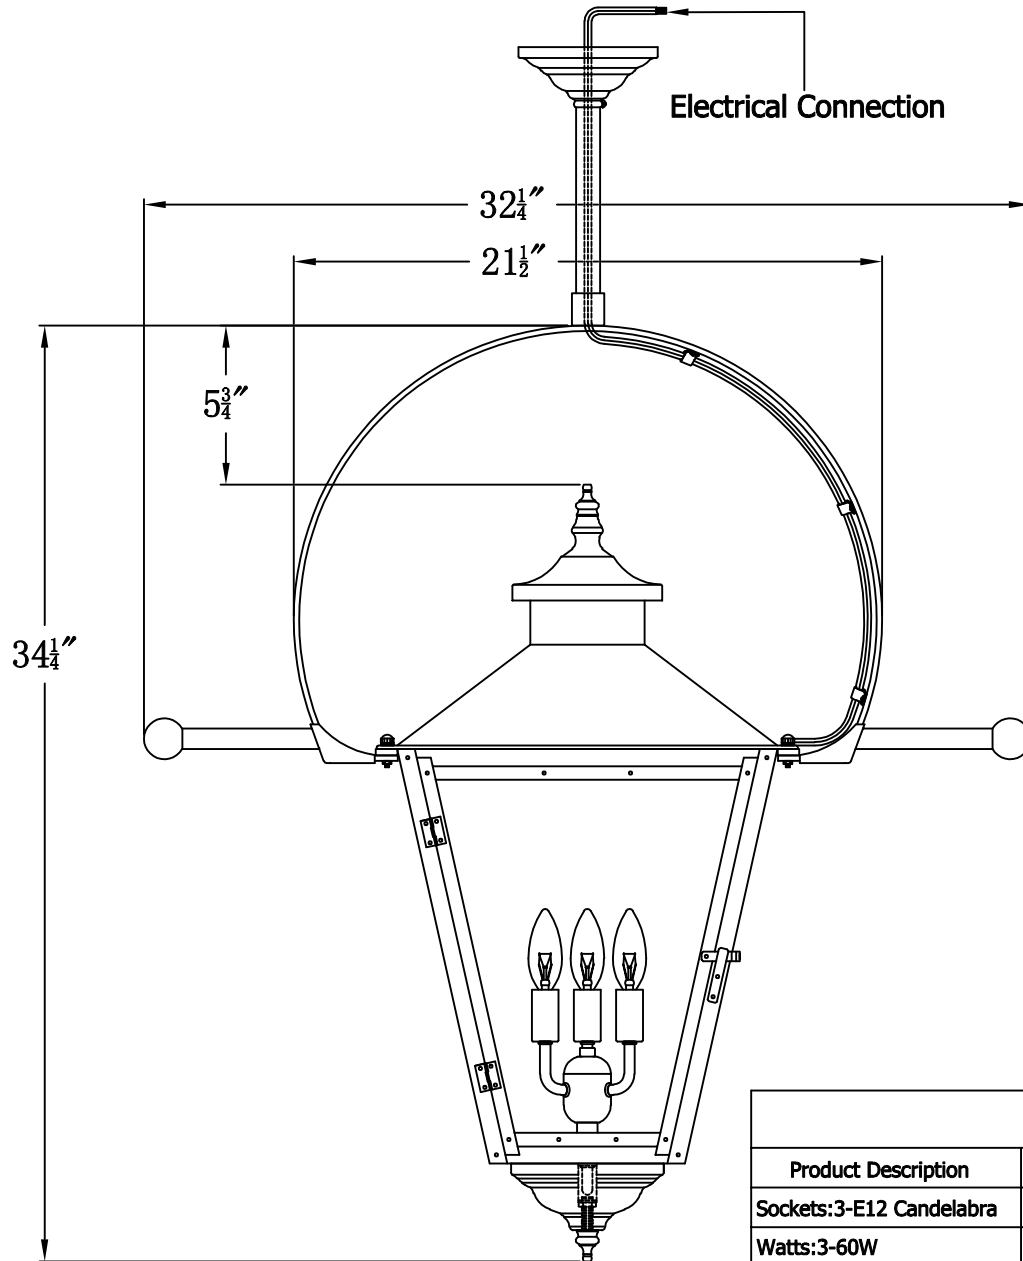

CONCEPTION STREET 41 Electric With Classic Yoke
And Ladder Rests(CS-41E CY5/LR)

The CopperSmith

Product Description	Drawing Description	9152 Hard Drive Foley Alabama 36536
Sockets:2-E12 Candelabra	REV:A/0	
Watts:2-60W	Date:07/27/2021	SKU Number:CS-41E
	Drawing by:Jason Huang	Product Name:Conception Street 41 Electric

CONCEPTION STREET 42 Electric With Classic Yoke
And Ladder Rests(CS-42E CY11/LR)

The CopperSmith

Product Description	Drawing Description	9152 Hard Drive Foley Alabama 36536
Sockets:2-E12 Candelabra	REV:A/0	
Watts:2-60W	Date:08/06/2021	SKU Number:CS-42E
	Drawing by:Jason Huang	Product Name:Conception Street 42 Electric

**CONCEPTION STREET 43 Electric With Classic Yoke
And Ladder Rests(CS-43E CY13/LR)**

The CopperSmith

Product Description	Drawing Description	9152 Hard Drive Foley Alabama 36536
Sockets:3-E12 Candelabra	REV:A/0	
Watts:3-60W	Date:08/10/2021	SKU Number:CS-43E
	Drawing by:Jason Huang	Product Name:Conception Street 43 Electric

CONCEPTION STREET 44 Electric With Classic Yoke
And Ladder Rests(CS-44E CY16/LR)

The CopperSmith

Product Description	Drawing Description	<u>9152 Hard Drive</u> Foley Alabama 36536
Sockets:3-E12 Candelabra	REV:A/0	
Watts:3-60W	Date:08/13/2021	SKU Number:CS-44E
	Drawing by:Jason Huang	Product Name:Conception Street 44 Electric