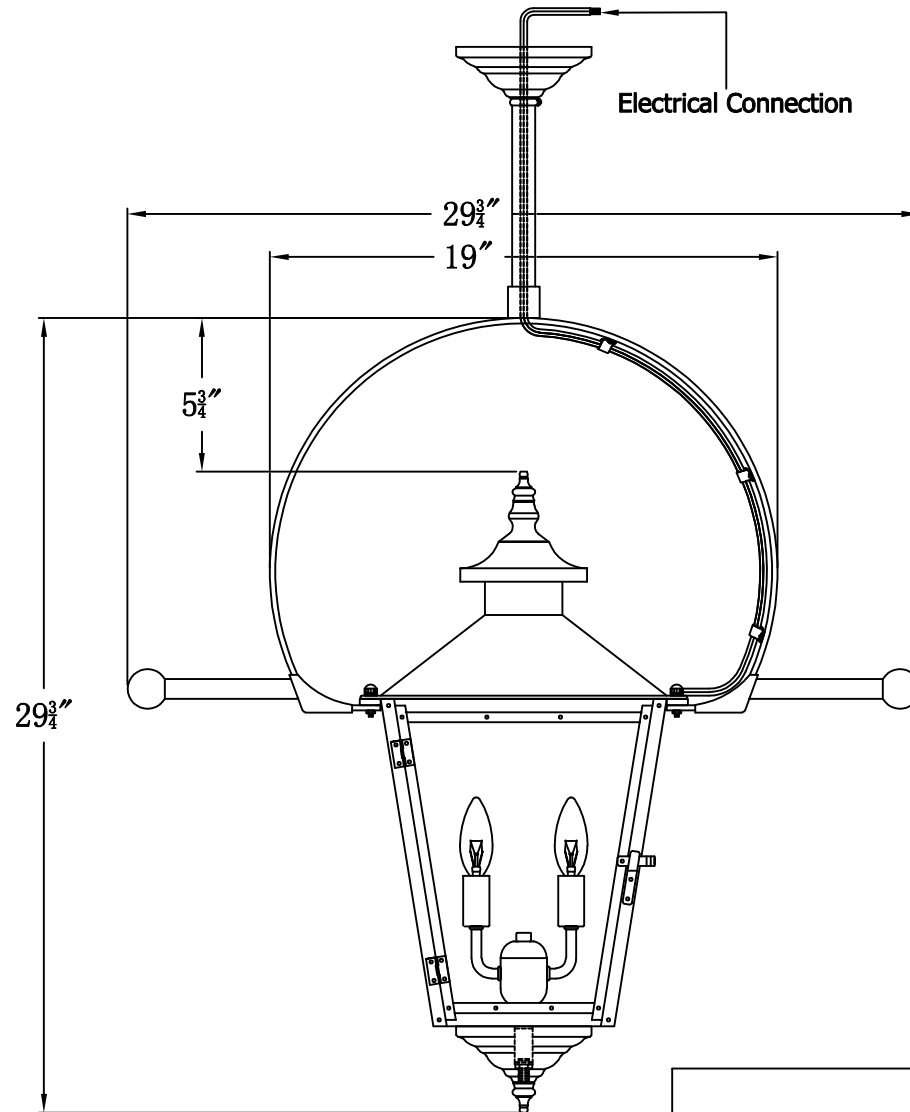

CONCEPTION STREET 41 Electric With Classic Yoke
And Ladder Rests(CS-41E CY5/LR)

The CopperSmith

Product Description	Drawing Description	9152 Hard Drive Foley Alabama 36536
Sockets:2-E12 Candelabra	REV:A/0	
Watts:2-60W	Date:07/27/2021	SKU Number:CS-41E
	Drawing by:Jason Huang	Product Name:Conception Street 41 Electric

CONCEPTION STREET 42 Electric With Classic Yoke
And Ladder Rests(CS-42E CY11/LR)

The CopperSmith

Product Description	Drawing Description	9152 Hard Drive Foley Alabama 36536
Sockets:2-E12 Candelabra	REV:A/0	
Watts:2-60W	Date:08/06/2021	SKU Number:CS-42E
	Drawing by:Jason Huang	Product Name:Conception Street 42 Electric

**CONCEPTION STREET 43 Electric With Classic Yoke
And Ladder Rests(CS-43E CY13/LR)**

The CopperSmith

Product Description	Drawing Description	9152 Hard Drive Foley Alabama 36536
Sockets:3-E12 Candelabra	REV:A/0	
Watts:3-60W	Date:08/10/2021	SKU Number:CS-43E
	Drawing by:Jason Huang	Product Name:Conception Street 43 Electric

CONCEPTION STREET 44 Electric With Classic Yoke
And Ladder Rests(CS-44E CY16/LR)

The CopperSmith

Product Description	Drawing Description	<u>9152 Hard Drive</u> Foley Alabama 36536
Sockets:3-E12 Candelabra	REV:A/0	
Watts:3-60W	Date:08/13/2021	SKU Number:CS-44E
	Drawing by:Jason Huang	Product Name:Conception Street 44 Electric