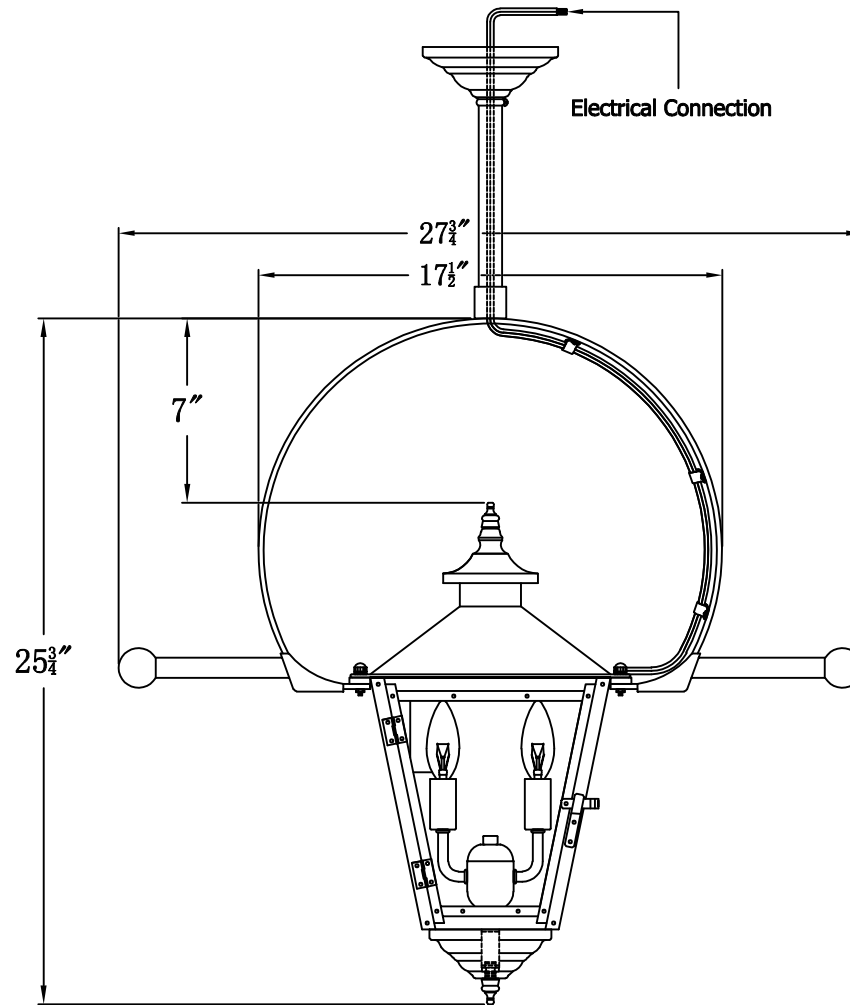

CONCEPTION STREET 41 Electric With Classic Yoke
And Ladder Rests(CS-41E CY5/LR)

The CopperSmith

Product Description	Drawing Description	9152 Hard Drive Foley Alabama 36536
Sockets:2-E12 Candelabra	REV:A/0	
Watts:2-60W	Date:07/27/2021	SKU Number:CS-41E
	Drawing by:Jason Huang	Product Name:Conception Street 41 Electric

CONCEPTION STREET 42 Electric With Classic Yoke
And Ladder Rests(CS-42E CY11/LR)

The CopperSmith

Product Description	Drawing Description	9152 Hard Drive Foley Alabama 36536
Sockets:2-E12 Candelabra	REV:A/0	
Watts:2-60W	Date:08/06/2021	SKU Number:CS-42E
	Drawing by:Jason Huang	Product Name:Conception Street 42 Electric

**CONCEPTION STREET 43 Electric With Classic Yoke
And Ladder Rests(CS-43E CY13/LR)**

The CopperSmith

Product Description	Drawing Description	9152 Hard Drive Foley Alabama 36536
Sockets:3-E12 Candelabra	REV:A/0	
Watts:3-60W	Date:08/10/2021	SKU Number:CS-43E
	Drawing by:Jason Huang	Product Name:Conception Street 43 Electric

CONCEPTION STREET 44 Electric With Classic Yoke
And Ladder Rests(CS-44E CY16/LR)

The CopperSmith

Product Description	Drawing Description	<u>9152 Hard Drive</u> Foley Alabama 36536
Sockets:3-E12 Candelabra	REV:A/0	
Watts:3-60W	Date:08/13/2021	SKU Number:CS-44E
	Drawing by:Jason Huang	Product Name:Conception Street 44 Electric