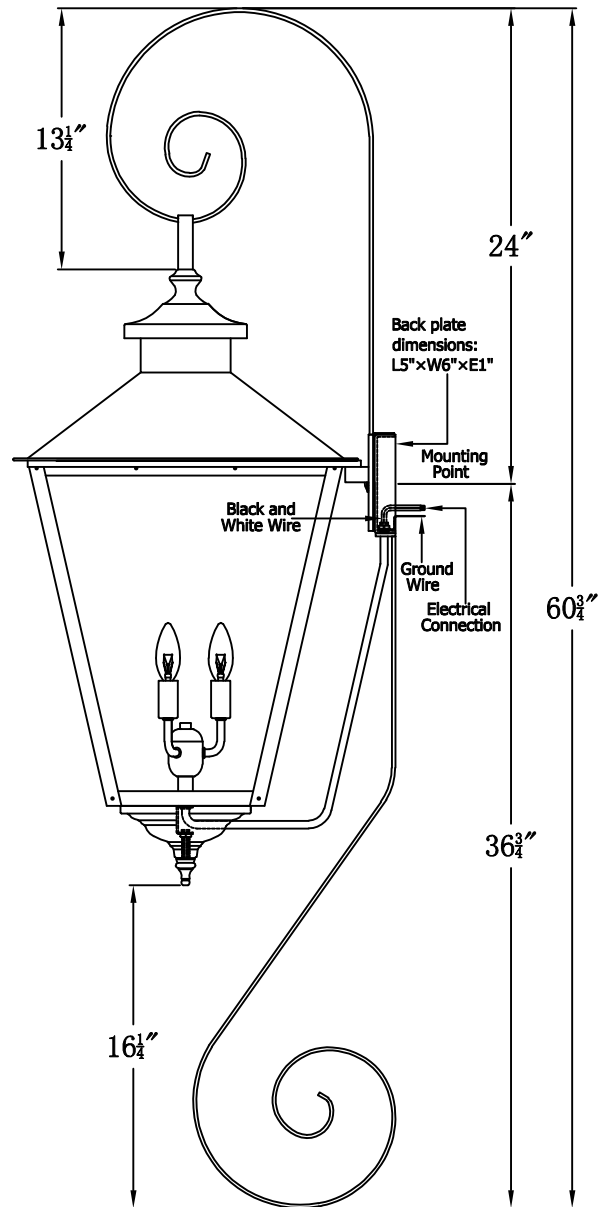

CONCEPTION STREET 41 Electric With Top Scroll And Bottom Scroll (CS-41E TS3/BS1)

The CopperSmith

The CopperSmith		<u>9152 Hard Drive</u>
Product Description	Drawing Description	Foley Alabama 36536
Sockets:2-E12 Candelabra	REV:A/0	
Watts:2-60W	Date:07/28/2021	SKU Number:CS-41E
	Drawing by:Jason Huang	Product Name:Conception Street 41 Electric

CONCEPTION STREET 42 Electric With Top Scroll And Bottom Scroll (CS-42E TS7/BS2)

The CopperSmith

Product Description	Drawing Description	<u>9152 Hard Drive</u>
Sockets:2-E12 Candelabra	REV:A/0	Foley Alabama 36536
Watts:2-60W	Date:08/06/2021	SKU Number:CS-42E
	Drawing by:Jason Huang	Product Name:Conception Street 42 Electric

CONCEPTION STREET 43 Electric With Top Scroll And Bottom Scroll
(CS-43E TS11/BS6)

The CopperSmith

Product Description	Drawing Description	9152 Hard Drive Foley Alabama 36536
Sockets:3-E12 Candelabra	REV:A/0	
Watts:3-60W	Date:08/11/2021	SKU Number:CS-43E
	Drawing by:Jason Huang	Product Name:Conception Street 43 Electric

**CONCEPTION STREET 44 Electric With Top Scroll And Bottom Scroll
(CS-44E TS15/BS7)**

The CopperSmith		
Product Description	Drawing Description	<u>9152 Hard Drive</u>
Sockets:3-E12 Candelabra	REV:A/0	Foley Alabama 36536
Watts:3-60W	Date:08/14/2021	SKU Number:CS-44E
	Drawing by:Jason Huang	Product Name:Conception Street 44 Electric