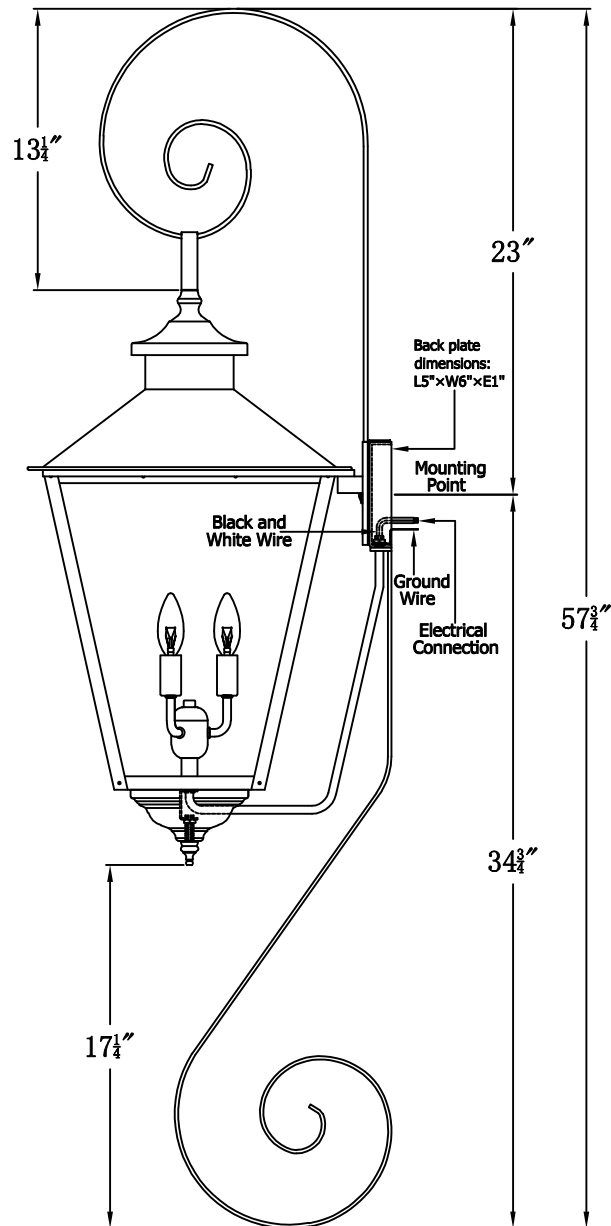

CONCEPTION STREET 41 Electric With Top Scroll And Bottom Scroll (CS-41E TS3/BS1)

The CopperSmith

The CopperSmith		<u>9152 Hard Drive</u>
Product Description	Drawing Description	Foley Alabama 36536
Sockets:2-E12 Candelabra	REV:A/0	
Watts:2-60W	Date:07/28/2021	SKU Number:CS-41E
	Drawing by:Jason Huang	Product Name:Conception Street 41 Electric

CONCEPTION STREET 42 Electric With Top Scroll And Bottom Scroll (CS-42E TS7/BS2)

The CopperSmith

Product Description	Drawing Description	<u>9152 Hard Drive</u>
Sockets:2-E12 Candelabra	REV:A/0	Foley Alabama 36536
Watts:2-60W	Date:08/06/2021	SKU Number:CS-42E
	Drawing by:Jason Huang	Product Name:Conception Street 42 Electric

CONCEPTION STREET 43 Electric With Top Scroll And Bottom Scroll
(CS-43E TS11/BS6)

The CopperSmith

Product Description	Drawing Description	9152 Hard Drive Foley Alabama 36536
Sockets:3-E12 Candelabra	REV:A/0	
Watts:3-60W	Date:08/11/2021	SKU Number:CS-43E
	Drawing by:Jason Huang	Product Name:Conception Street 43 Electric

**CONCEPTION STREET 44 Electric With Top Scroll And Bottom Scroll
(CS-44E TS15/BS7)**

The CopperSmith		
Product Description	Drawing Description	<u>9152 Hard Drive</u>
Sockets:3-E12 Candelabra	REV:A/0	Foley Alabama 36536
Watts:3-60W	Date:08/14/2021	SKU Number:CS-44E
	Drawing by:Jason Huang	Product Name:Conception Street 44 Electric