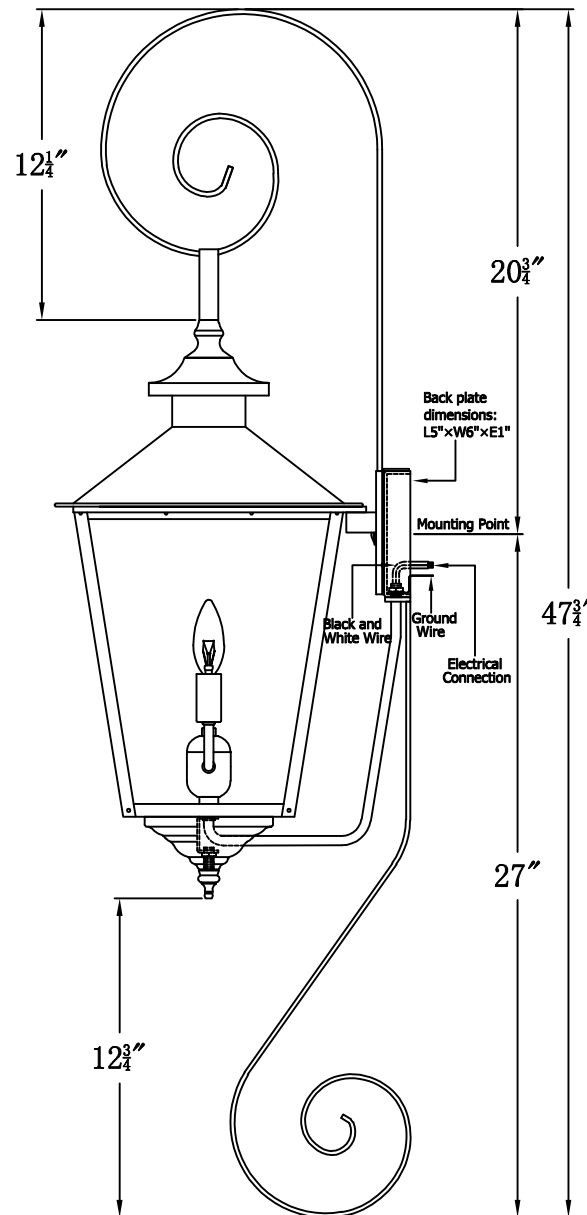

CONCEPTION STREET 41 Electric With Top Scroll And Bottom Scroll (CS-41E TS3/BS1)

The CopperSmith

The CopperSmith		<u>9152 Hard Drive</u>
Product Description	Drawing Description	Foley Alabama 36536
Sockets:2-E12 Candelabra	REV:A/0	
Watts:2-60W	Date:07/28/2021	SKU Number:CS-41E
	Drawing by:Jason Huang	Product Name:Conception Street 41 Electric

CONCEPTION STREET 42 Electric With Top Scroll And Bottom Scroll (CS-42E TS7/BS2)

The CopperSmith

Product Description	Drawing Description	<u>9152 Hard Drive</u>
Sockets:2-E12 Candelabra	REV:A/0	Foley Alabama 36536
Watts:2-60W	Date:08/06/2021	SKU Number:CS-42E
	Drawing by:Jason Huang	Product Name:Conception Street 42 Electric

CONCEPTION STREET 43 Electric With Top Scroll And Bottom Scroll
(CS-43E TS11/BS6)

The CopperSmith

Product Description	Drawing Description	9152 Hard Drive Foley Alabama 36536
Sockets:3-E12 Candelabra	REV:A/0	
Watts:3-60W	Date:08/11/2021	SKU Number:CS-43E
	Drawing by:Jason Huang	Product Name:Conception Street 43 Electric

**CONCEPTION STREET 44 Electric With Top Scroll And Bottom Scroll
(CS-44E TS15/BS7)**

The CopperSmith		
Product Description	Drawing Description	<u>9152 Hard Drive</u>
Sockets:3-E12 Candelabra	REV:A/0	Foley Alabama 36536
Watts:3-60W	Date:08/14/2021	SKU Number:CS-44E
	Drawing by:Jason Huang	Product Name:Conception Street 44 Electric