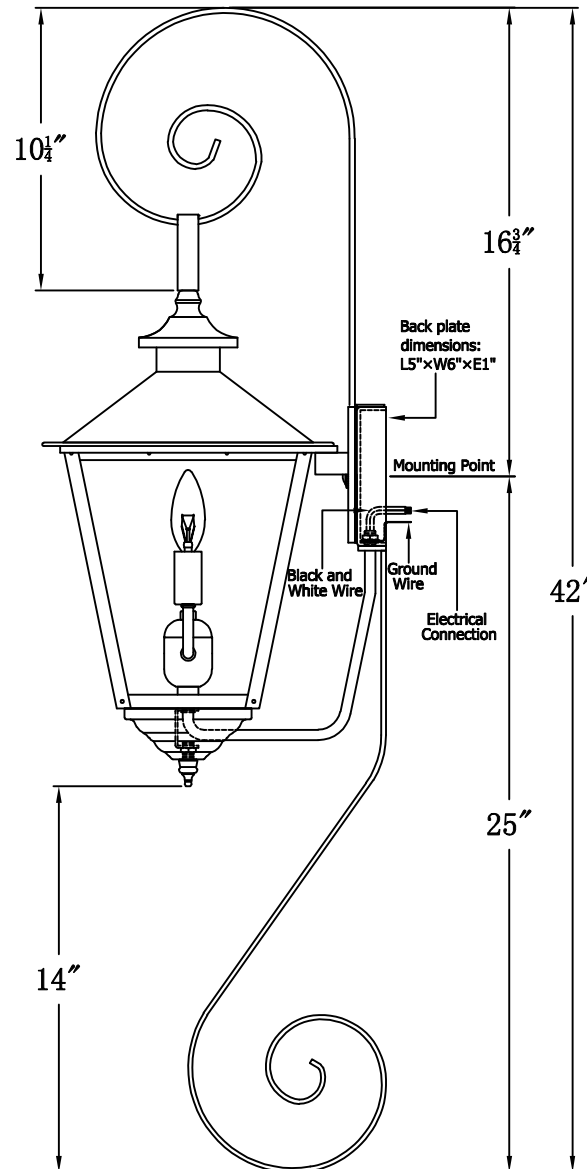

CONCEPTION STREET 41 Electric With Top Scroll And Bottom Scroll (CS-41E TS3/BS1)

The CopperSmith

The CopperSmith		<u>9152 Hard Drive</u>
Product Description	Drawing Description	Foley Alabama 36536
Sockets:2-E12 Candelabra	REV:A/0	
Watts:2-60W	Date:07/28/2021	SKU Number:CS-41E
	Drawing by:Jason Huang	Product Name:Conception Street 41 Electric

CONCEPTION STREET 42 Electric With Top Scroll And Bottom Scroll (CS-42E TS7/BS2)

The CopperSmith

Product Description	Drawing Description	<u>9152 Hard Drive</u>
Sockets:2-E12 Candelabra	REV:A/0	Foley Alabama 36536
Watts:2-60W	Date:08/06/2021	SKU Number:CS-42E
	Drawing by:Jason Huang	Product Name:Conception Street 42 Electric

CONCEPTION STREET 43 Electric With Top Scroll And Bottom Scroll
(CS-43E TS11/BS6)

The CopperSmith

Product Description	Drawing Description	9152 Hard Drive Foley Alabama 36536
Sockets:3-E12 Candelabra	REV:A/0	
Watts:3-60W	Date:08/11/2021	SKU Number:CS-43E
	Drawing by:Jason Huang	Product Name:Conception Street 43 Electric

**CONCEPTION STREET 44 Electric With Top Scroll And Bottom Scroll
(CS-44E TS15/BS7)**

The CopperSmith		
Product Description	Drawing Description	<u>9152 Hard Drive</u>
Sockets:3-E12 Candelabra	REV:A/0	Foley Alabama 36536
Watts:3-60W	Date:08/14/2021	SKU Number:CS-44E
	Drawing by:Jason Huang	Product Name:Conception Street 44 Electric