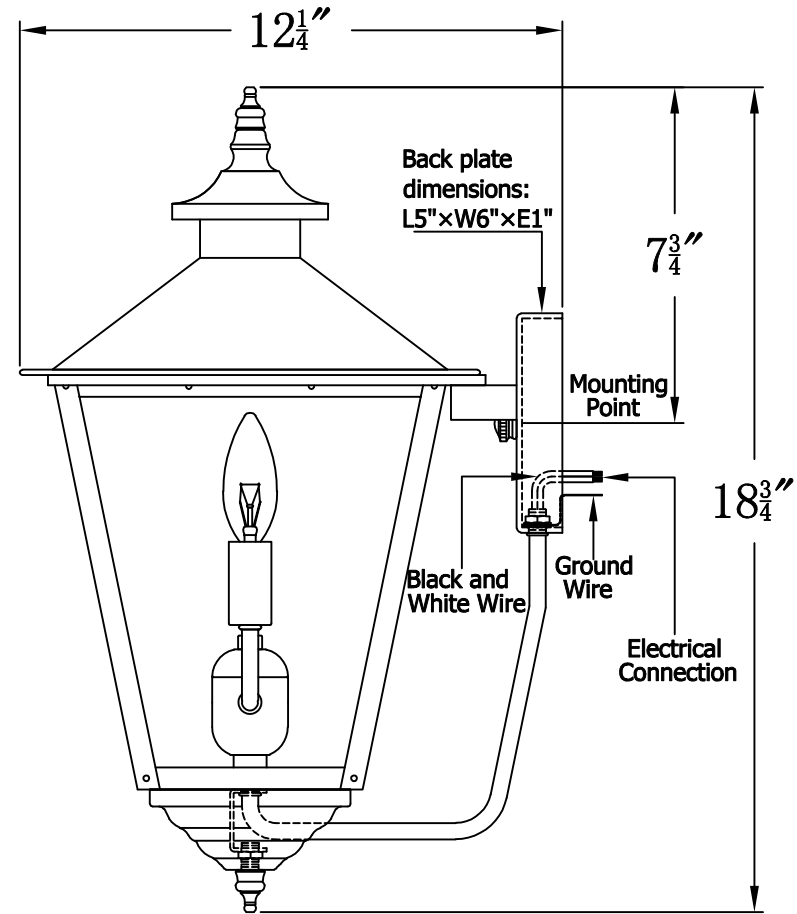

CONCEPTION STREET 41 Electric (CS-41E)  
Standard Wall Mount

The CopperSmith

Product Description	Drawing Description	9152 Hard Drive
Sockets:2-E12 Candelabra	REV:A/0	Foley Alabama 36536
Watts:2-60W	Date:7/24/2021	SKU Number:CS-41E
	Drawing by:Jason Huang	Product Name:Conception Street 41 Electric

CONCEPTION STREET 42 Electric (CS-42E)  
Standard Wall Mount

The CopperSmith

Product Description	Drawing Description	9152 Hard Drive
Sockets:2-E12 Candelabra	REV:A/0	Foley Alabama 36536
Watts:2-60W	Date:08/04/2021	SKU Number:CS-42E
	Drawing by:Jason Huang	Product Name:Conception Street 42 Electric

CONCEPTION STREET 43 Electric (CS-43E)  
Standard Wall Mount

The CopperSmith

Product Description	Drawing Description	9152 Hard Drive
Sockets:3-E12 Candelabra	REV:A/0	Foley Alabama 36536
Watts:3-60W	Date:08/09/2021	SKU Number:CS-43E
	Drawing by:Jason Huang	Product Name:Conception Street 43 Electric

CONCEPTION STREET 44 Electric (CS-44E)  
Standard Wall Mount

The CopperSmith

Product Description	Drawing Description	9152 Hard Drive
Sockets:3-E12 Candleabra	REV:A/0	Foley Alabama 36536
Watts:3-60W	Date:08/12/2021	SKU Number:CS-44E
	Drawing by:Jason Huang	Product Name:Conception Street 44 Electric