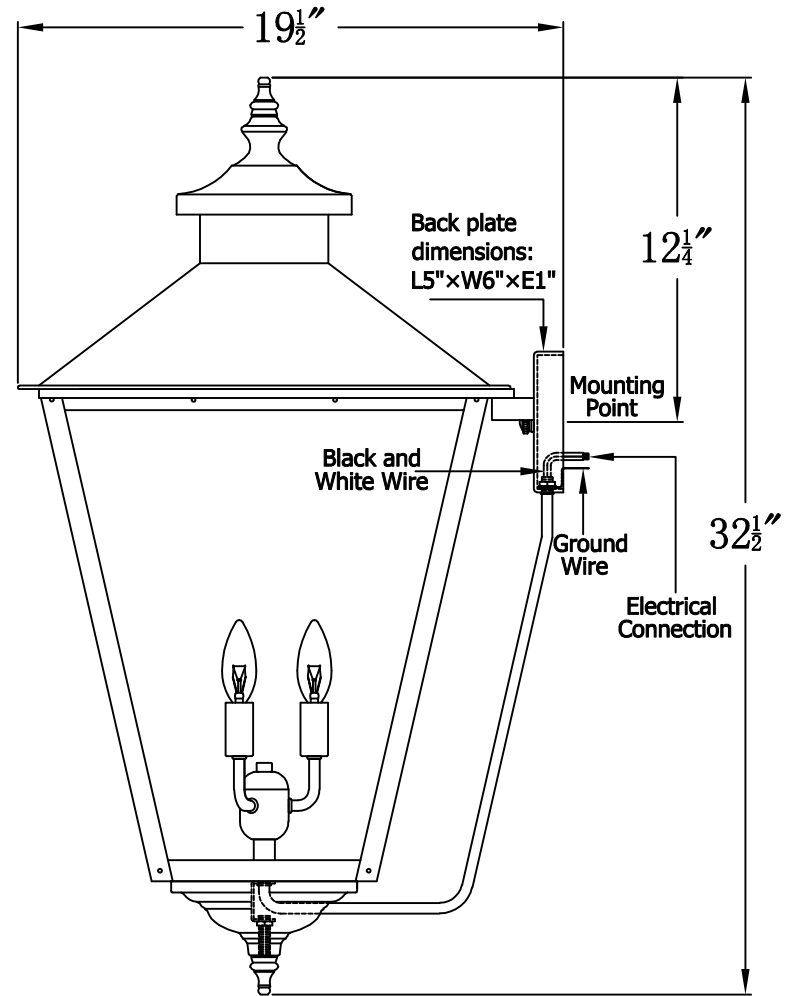

CONCEPTION STREET 41 Electric (CS-41E)  
Standard Wall Mount

The CopperSmith

Product Description	Drawing Description	9152 Hard Drive
Sockets:2-E12 Candelabra	REV:A/0	Foley Alabama 36536
Watts:2-60W	Date:7/24/2021	SKU Number:CS-41E
	Drawing by:Jason Huang	Product Name:Conception Street 41 Electric

CONCEPTION STREET 42 Electric (CS-42E)  
Standard Wall Mount

The CopperSmith

Product Description	Drawing Description	9152 Hard Drive
Sockets:2-E12 Candelabra	REV:A/0	Foley Alabama 36536
Watts:2-60W	Date:08/04/2021	SKU Number:CS-42E
	Drawing by:Jason Huang	Product Name:Conception Street 42 Electric

CONCEPTION STREET 43 Electric (CS-43E)  
Standard Wall Mount

The CopperSmith

Product Description	Drawing Description	9152 Hard Drive
Sockets:3-E12 Candelabra	REV:A/0	Foley Alabama 36536
Watts:3-60W	Date:08/09/2021	SKU Number:CS-43E
	Drawing by:Jason Huang	Product Name:Conception Street 43 Electric

CONCEPTION STREET 44 Electric (CS-44E)  
Standard Wall Mount

The CopperSmith

Product Description	Drawing Description	9152 Hard Drive
Sockets:3-E12 Candleabra	REV:A/0	Foley Alabama 36536
Watts:3-60W	Date:08/12/2021	SKU Number:CS-44E
	Drawing by:Jason Huang	Product Name:Conception Street 44 Electric