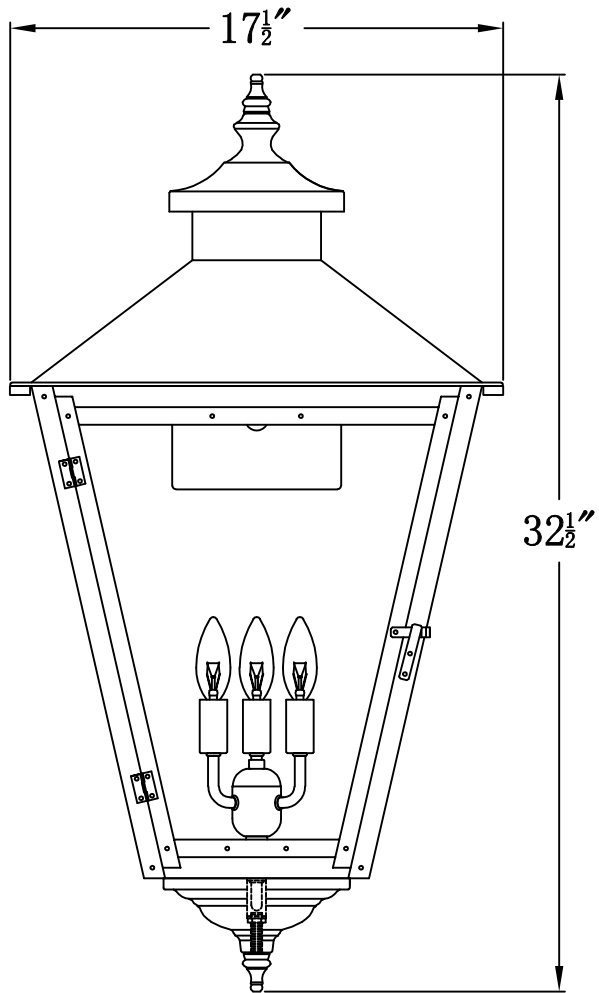

CONCEPTION STREET 41 Electric (CS-41E)  
Standard Wall Mount

The CopperSmith

Product Description	Drawing Description	9152 Hard Drive
Sockets:2-E12 Candelabra	REV:A/0	Foley Alabama 36536
Watts:2-60W	Date:7/24/2021	SKU Number:CS-41E
	Drawing by:Jason Huang	Product Name:Conception Street 41 Electric

CONCEPTION STREET 42 Electric (CS-42E)  
Standard Wall Mount

The CopperSmith

Product Description	Drawing Description	9152 Hard Drive
Sockets:2-E12 Candelabra	REV:A/0	Foley Alabama 36536
Watts:2-60W	Date:08/04/2021	SKU Number:CS-42E
	Drawing by:Jason Huang	Product Name:Conception Street 42 Electric

CONCEPTION STREET 43 Electric (CS-43E)  
Standard Wall Mount

The CopperSmith

Product Description	Drawing Description	9152 Hard Drive
Sockets:3-E12 Candelabra	REV:A/0	Foley Alabama 36536
Watts:3-60W	Date:08/09/2021	SKU Number:CS-43E
	Drawing by:Jason Huang	Product Name:Conception Street 43 Electric

CONCEPTION STREET 44 Electric (CS-44E)  
Standard Wall Mount

The CopperSmith

Product Description	Drawing Description	9152 Hard Drive
Sockets:3-E12 Candleabra	REV:A/0	Foley Alabama 36536
Watts:3-60W	Date:08/12/2021	SKU Number:CS-44E
	Drawing by:Jason Huang	Product Name:Conception Street 44 Electric