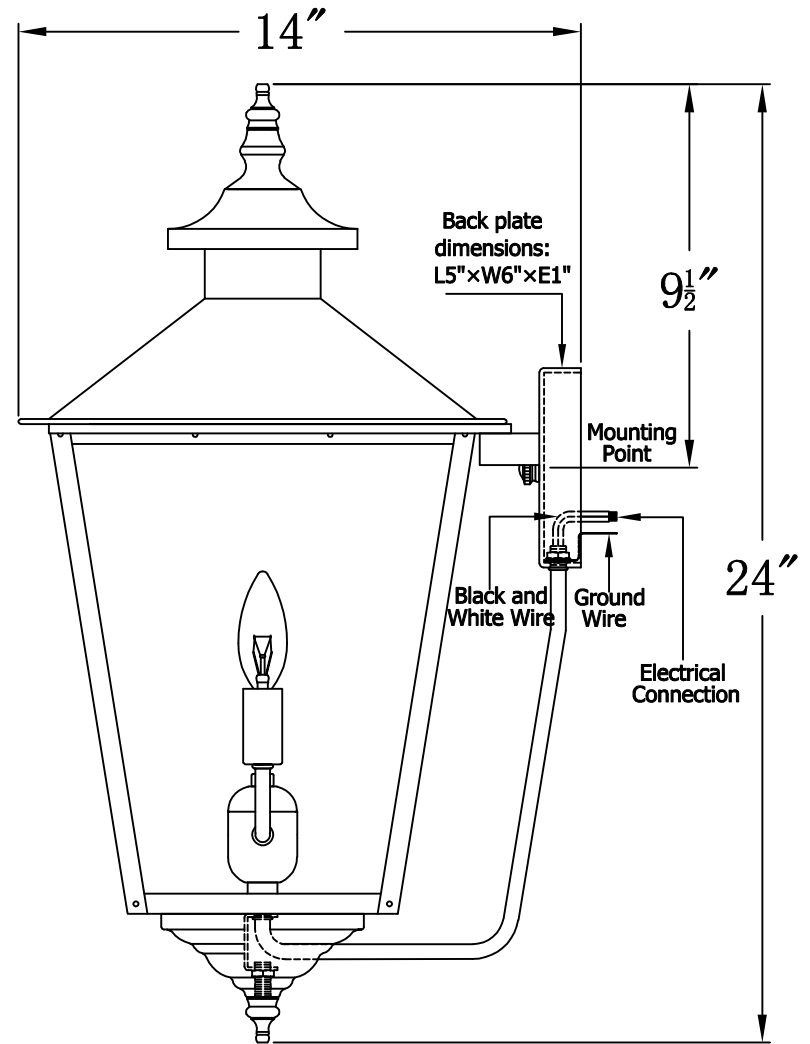

CONCEPTION STREET 41 Electric (CS-41E)  
Standard Wall Mount

The CopperSmith

Product Description	Drawing Description	9152 Hard Drive
Sockets:2-E12 Candelabra	REV:A/0	Foley Alabama 36536
Watts:2-60W	Date:7/24/2021	SKU Number:CS-41E
	Drawing by:Jason Huang	Product Name:Conception Street 41 Electric

CONCEPTION STREET 42 Electric (CS-42E)  
Standard Wall Mount

The CopperSmith

Product Description	Drawing Description	9152 Hard Drive
Sockets:2-E12 Candelabra	REV:A/0	Foley Alabama 36536
Watts:2-60W	Date:08/04/2021	SKU Number:CS-42E
	Drawing by:Jason Huang	Product Name:Conception Street 42 Electric

CONCEPTION STREET 43 Electric (CS-43E)  
Standard Wall Mount

The CopperSmith

Product Description	Drawing Description	9152 Hard Drive
Sockets:3-E12 Candelabra	REV:A/0	Foley Alabama 36536
Watts:3-60W	Date:08/09/2021	SKU Number:CS-43E
	Drawing by:Jason Huang	Product Name:Conception Street 43 Electric

CONCEPTION STREET 44 Electric (CS-44E)  
Standard Wall Mount

The CopperSmith

Product Description	Drawing Description	9152 Hard Drive
Sockets:3-E12 Candleabra	REV:A/0	Foley Alabama 36536
Watts:3-60W	Date:08/12/2021	SKU Number:CS-44E
	Drawing by:Jason Huang	Product Name:Conception Street 44 Electric