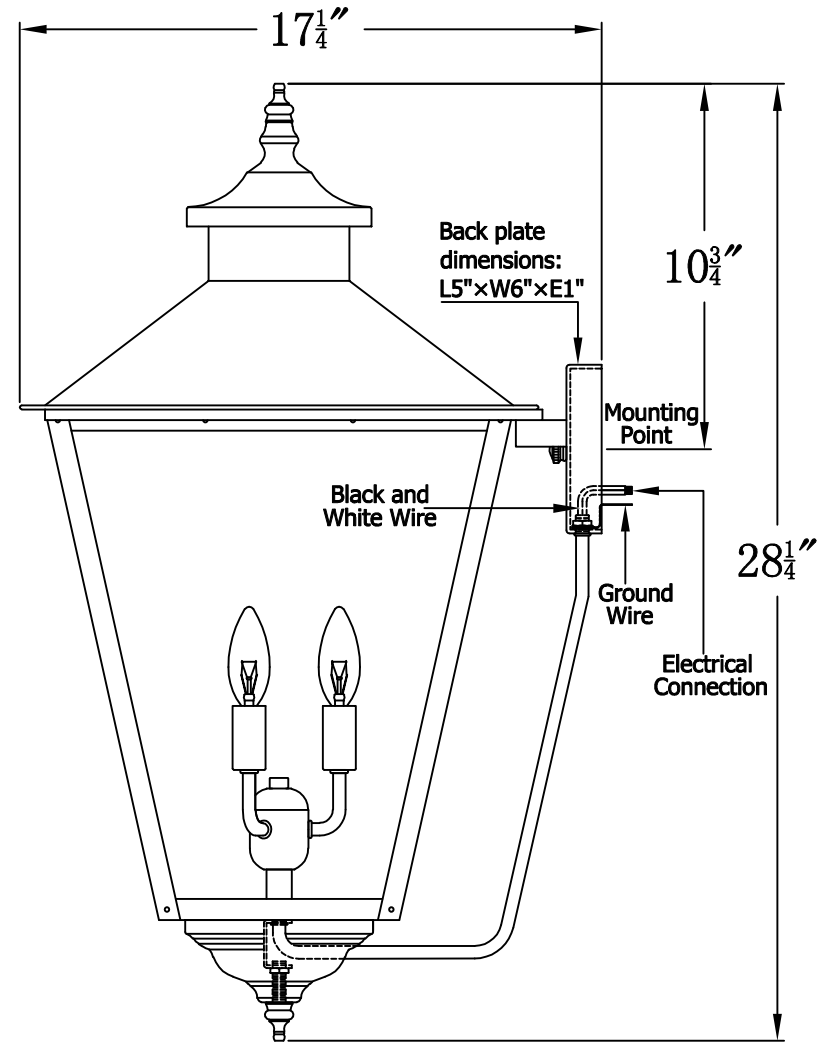

CONCEPTION STREET 41 Electric (CS-41E)  
Standard Wall Mount

The CopperSmith

Product Description	Drawing Description	9152 Hard Drive
Sockets:2-E12 Candelabra	REV:A/0	Foley Alabama 36536
Watts:2-60W	Date:7/24/2021	SKU Number:CS-41E
	Drawing by:Jason Huang	Product Name:Conception Street 41 Electric

CONCEPTION STREET 42 Electric (CS-42E)  
Standard Wall Mount

The CopperSmith

Product Description	Drawing Description	9152 Hard Drive
Sockets:2-E12 Candelabra	REV:A/0	Foley Alabama 36536
Watts:2-60W	Date:08/04/2021	SKU Number:CS-42E
	Drawing by:Jason Huang	Product Name:Conception Street 42 Electric

CONCEPTION STREET 43 Electric (CS-43E)  
Standard Wall Mount

The CopperSmith

Product Description	Drawing Description	9152 Hard Drive
Sockets:3-E12 Candelabra	REV:A/0	Foley Alabama 36536
Watts:3-60W	Date:08/09/2021	SKU Number:CS-43E
	Drawing by:Jason Huang	Product Name:Conception Street 43 Electric

CONCEPTION STREET 44 Electric (CS-44E)  
Standard Wall Mount

The CopperSmith

Product Description	Drawing Description	9152 Hard Drive
Sockets:3-E12 Candleabra	REV:A/0	Foley Alabama 36536
Watts:3-60W	Date:08/12/2021	SKU Number:CS-44E
	Drawing by:Jason Huang	Product Name:Conception Street 44 Electric