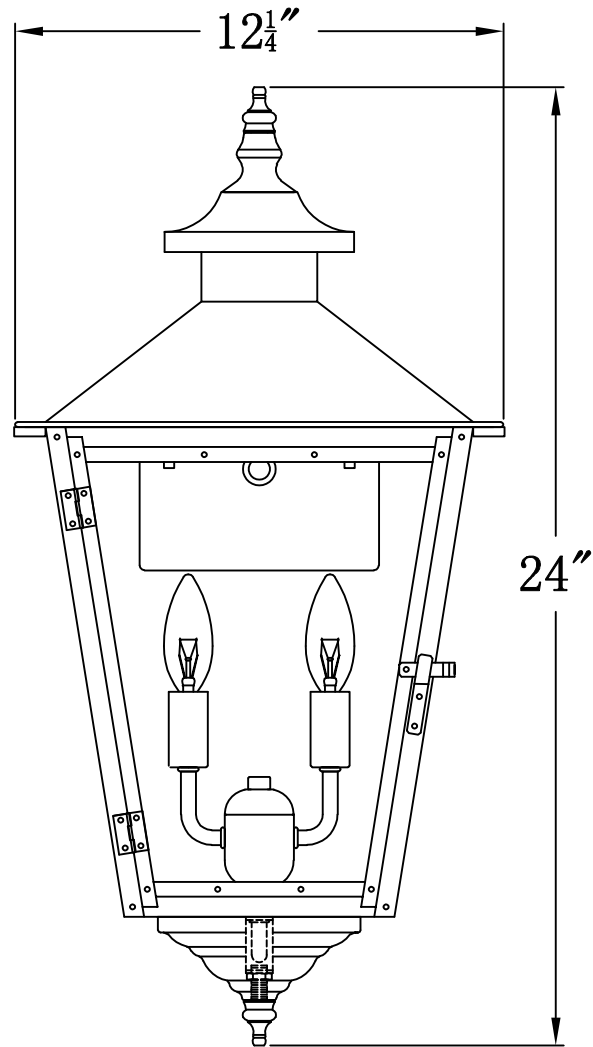

CONCEPTION STREET 41 Electric (CS-41E)  
Standard Wall Mount

The CopperSmith

Product Description	Drawing Description	9152 Hard Drive
Sockets:2-E12 Candelabra	REV:A/0	Foley Alabama 36536
Watts:2-60W	Date:7/24/2021	SKU Number:CS-41E
	Drawing by:Jason Huang	Product Name:Conception Street 41 Electric

CONCEPTION STREET 42 Electric (CS-42E)  
Standard Wall Mount

The CopperSmith

Product Description	Drawing Description	9152 Hard Drive
Sockets:2-E12 Candelabra	REV:A/0	Foley Alabama 36536
Watts:2-60W	Date:08/04/2021	SKU Number:CS-42E
	Drawing by:Jason Huang	Product Name:Conception Street 42 Electric

CONCEPTION STREET 43 Electric (CS-43E)  
Standard Wall Mount

The CopperSmith

Product Description	Drawing Description	9152 Hard Drive
Sockets:3-E12 Candelabra	REV:A/0	Foley Alabama 36536
Watts:3-60W	Date:08/09/2021	SKU Number:CS-43E
	Drawing by:Jason Huang	Product Name:Conception Street 43 Electric

CONCEPTION STREET 44 Electric (CS-44E)  
Standard Wall Mount

The CopperSmith

Product Description	Drawing Description	9152 Hard Drive
Sockets:3-E12 Candleabra	REV:A/0	Foley Alabama 36536
Watts:3-60W	Date:08/12/2021	SKU Number:CS-44E
	Drawing by:Jason Huang	Product Name:Conception Street 44 Electric