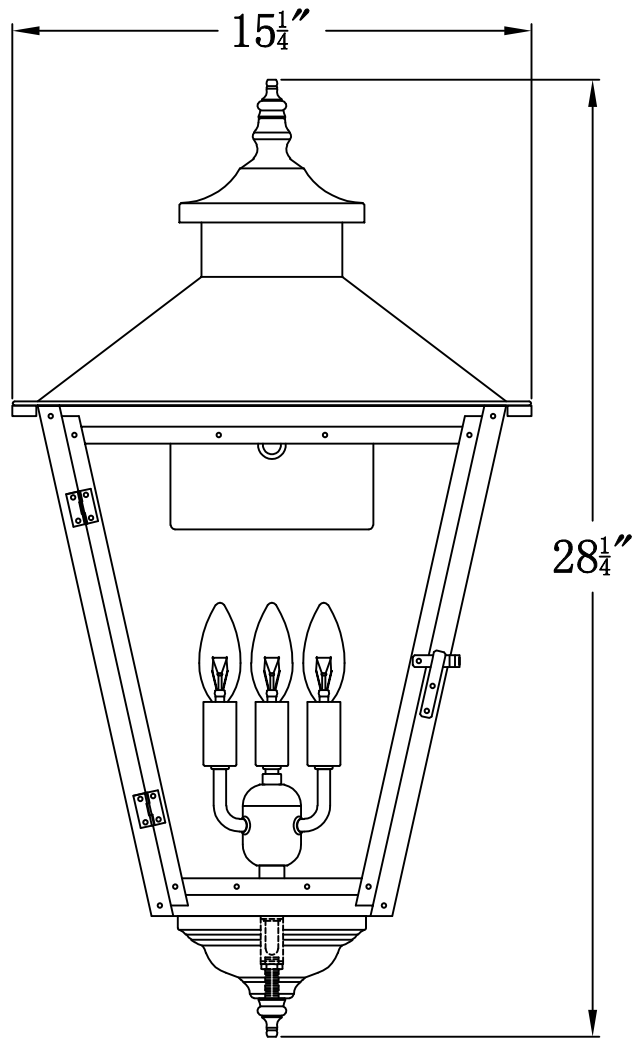

CONCEPTION STREET 41 Electric (CS-41E)  
Standard Wall Mount

The CopperSmith

Product Description	Drawing Description	9152 Hard Drive
Sockets:2-E12 Candelabra	REV:A/0	Foley Alabama 36536
Watts:2-60W	Date:7/24/2021	SKU Number:CS-41E
	Drawing by:Jason Huang	Product Name:Conception Street 41 Electric

CONCEPTION STREET 42 Electric (CS-42E)  
Standard Wall Mount

The CopperSmith

Product Description	Drawing Description	9152 Hard Drive
Sockets:2-E12 Candelabra	REV:A/0	Foley Alabama 36536
Watts:2-60W	Date:08/04/2021	SKU Number:CS-42E
	Drawing by:Jason Huang	Product Name:Conception Street 42 Electric

CONCEPTION STREET 43 Electric (CS-43E)  
Standard Wall Mount

The CopperSmith

Product Description	Drawing Description	9152 Hard Drive
Sockets:3-E12 Candelabra	REV:A/0	Foley Alabama 36536
Watts:3-60W	Date:08/09/2021	SKU Number:CS-43E
	Drawing by:Jason Huang	Product Name:Conception Street 43 Electric

CONCEPTION STREET 44 Electric (CS-44E)  
Standard Wall Mount

The CopperSmith

Product Description	Drawing Description	9152 Hard Drive
Sockets:3-E12 Candleabra	REV:A/0	Foley Alabama 36536
Watts:3-60W	Date:08/12/2021	SKU Number:CS-44E
	Drawing by:Jason Huang	Product Name:Conception Street 44 Electric