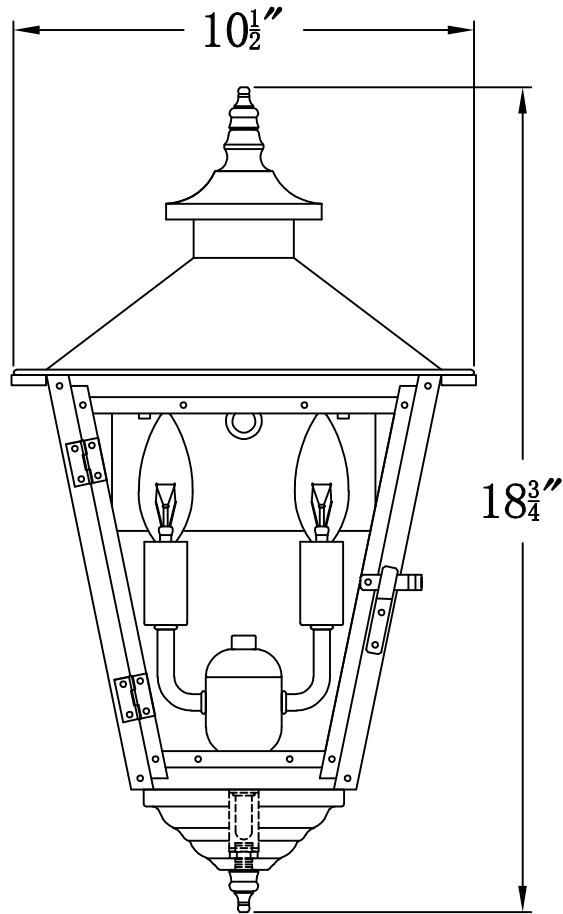

CONCEPTION STREET 41 Electric (CS-41E)  
Standard Wall Mount

The CopperSmith

Product Description	Drawing Description	9152 Hard Drive
Sockets:2-E12 Candelabra	REV:A/0	Foley Alabama 36536
Watts:2-60W	Date:7/24/2021	SKU Number:CS-41E
	Drawing by:Jason Huang	Product Name:Conception Street 41 Electric

CONCEPTION STREET 42 Electric (CS-42E)  
Standard Wall Mount

The CopperSmith

Product Description	Drawing Description	9152 Hard Drive
Sockets:2-E12 Candelabra	REV:A/0	Foley Alabama 36536
Watts:2-60W	Date:08/04/2021	SKU Number:CS-42E
	Drawing by:Jason Huang	Product Name:Conception Street 42 Electric

CONCEPTION STREET 43 Electric (CS-43E)  
Standard Wall Mount

The CopperSmith

Product Description	Drawing Description	9152 Hard Drive
Sockets:3-E12 Candelabra	REV:A/0	Foley Alabama 36536
Watts:3-60W	Date:08/09/2021	SKU Number:CS-43E
	Drawing by:Jason Huang	Product Name:Conception Street 43 Electric

CONCEPTION STREET 44 Electric (CS-44E)  
Standard Wall Mount

The CopperSmith

Product Description	Drawing Description	9152 Hard Drive
Sockets:3-E12 Candleabra	REV:A/0	Foley Alabama 36536
Watts:3-60W	Date:08/12/2021	SKU Number:CS-44E
	Drawing by:Jason Huang	Product Name:Conception Street 44 Electric